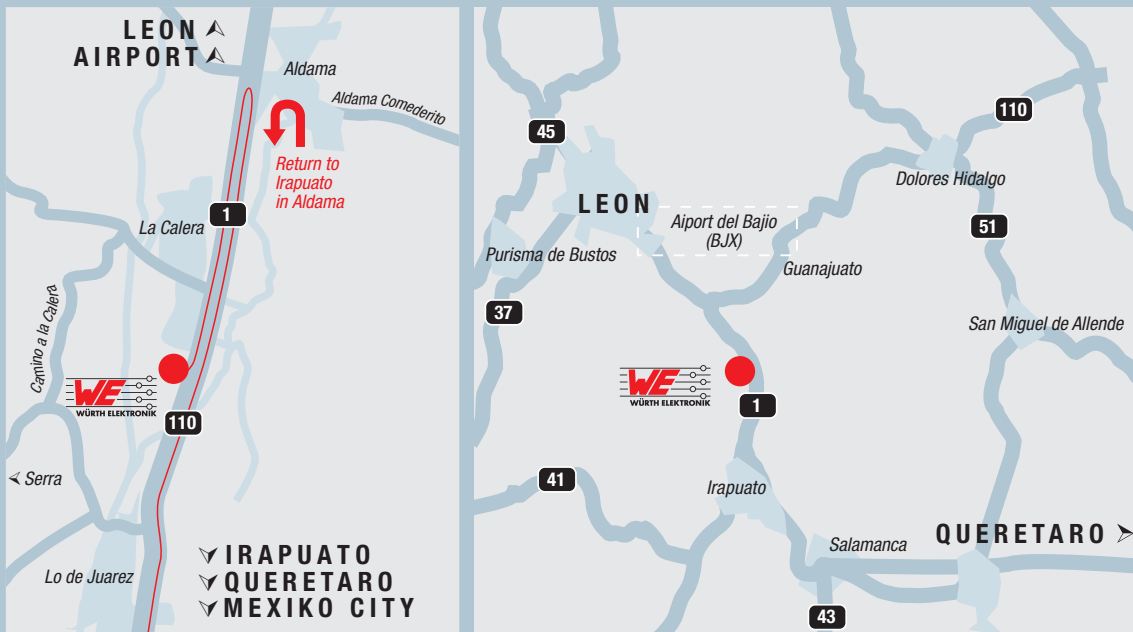

How to find us

Rough overview

Detailed view

How to get to Würth Elektronik?

From México - Querétaro:

Take the highway direction to Irapuato; around 10 kilometers after you pass the toll box of Salamanca take the detour to Leon instead of Irapuato, continue on the same direction until you see a return of a small population called Aldama. Follow instructions below.

From Bajío Airport - Guanajuato:

Take the highway on direction to Irapuato, after you pass Aldama around 2 kilometers at the right you will see a Gas station, next to the Gas station is the entrance to the Industrial Park Castro del Rio.

Würth Elektronik Mexico

Rio Duero No.1122

Parque Industrial Castro del Rio

Tramo Irapuato - Silao Km.125

Carretera Panamericana

Irapuato, Guanajuato., México, C.P.: 36810

Tel. +52 4 62 63 60 605

Fax +52 4 62 63 60 606