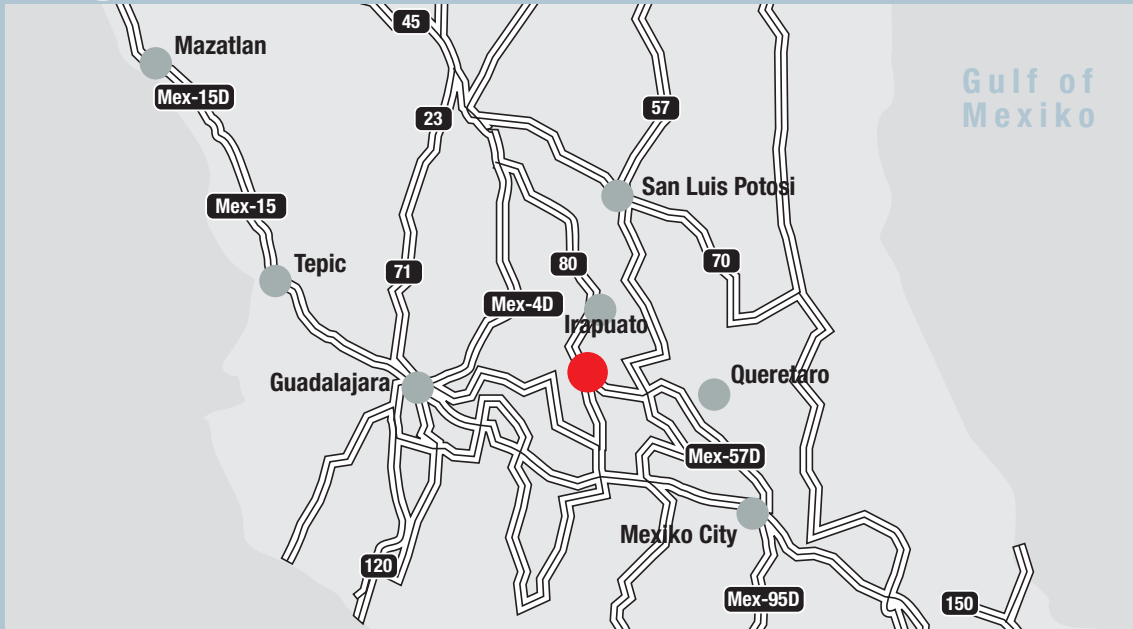

How to find us

Rough overview

Detailed view

How to get to Würth Elektronik?

From México - Querétaro:

Take the highway direction to Irapuato; around 10 kilometers after you pass the toll box of Salamanca take the detour to Leon instead of Irapuato, continue on the same direction until you see a return of a small population called Aldama. Follow instructions below.

From Bajío Airport - Guanajuato:

Take the highway on direction to Irapuato, after you pass Aldama around 2 kilometers at the right you will see a Gas station, next to the Gas station is the entrance to the Industrial Park Castro del Rio.

Würth Elektronik Mexico

Rio Duero No.1122

Parque Industrial Castro del Rio

Tramo Irapuato - Silao Km.125

Carretera Panamericana

Irapuato, Guanajuato., México, C.P.: 36810

Tel. +52 4 62 63 60 605

Fax +52 4 62 63 60 606