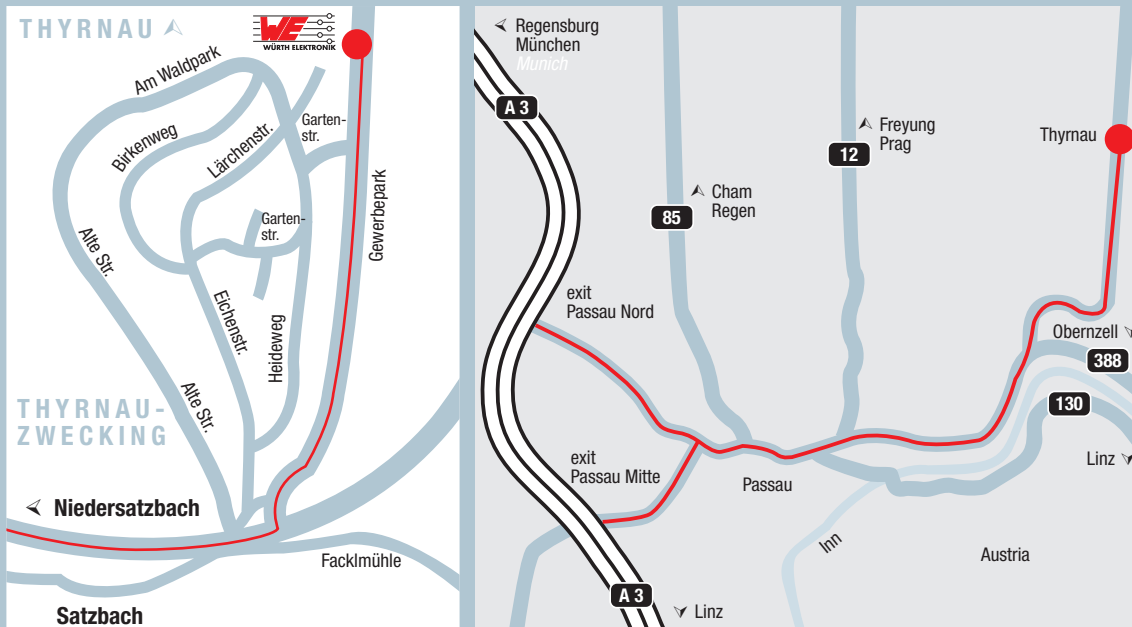

How to find us

Rough overview

Detailed view

Directions

A3 motorway, leave the motorway at PASSAU-NORD (exit no.115), follow the signs for HAUZENBERG-WEGSCHEID. In Passau, do not cross the bridge ("Donaubrücke"), but keep to the left and continue to follow the signs for HAUZENBERG-WEGSCHEID.

After you drive through a short tunnel (towards "Hängebrücke"), turn right (B388 towards OBERNZELL-WEGSCHEID). Continue along the banks of the river for approx. 5 km, past the factory "Zahnradfabrik ZF". At the next major junction, turn left towards THYRNAU-HAUZENBERG. After about 3 km, turn left towards THYRNAU. After about 1 km, you will see WE iBE on the left.