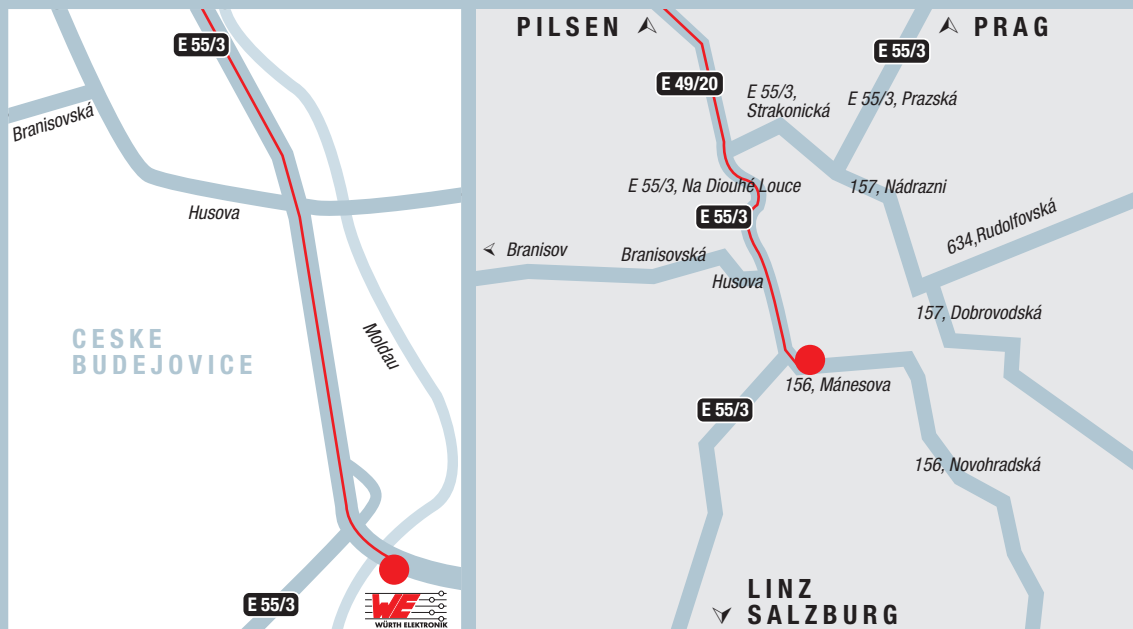

How to find us

Rough overview

Detailed view

Directions

Motorway A3 until exit AICHA V. WALD, direction FREYUNG.

In PHILLIPSREUT cross the border to Czech Republic. Direction is now VOLARY.

In VOLARY take a left to PRACHATICE. In PRACHATICE when you cross the railway track turn left towards CESKE BUDEJOVICE. In CESKE BUDEJOVICE follow the city ring and when you reach the AGIP fuel station (to the right) and the ARAL fuel station (to the left) take the left track. After the bridge you will find Würth Elektronik iBE on the right side.